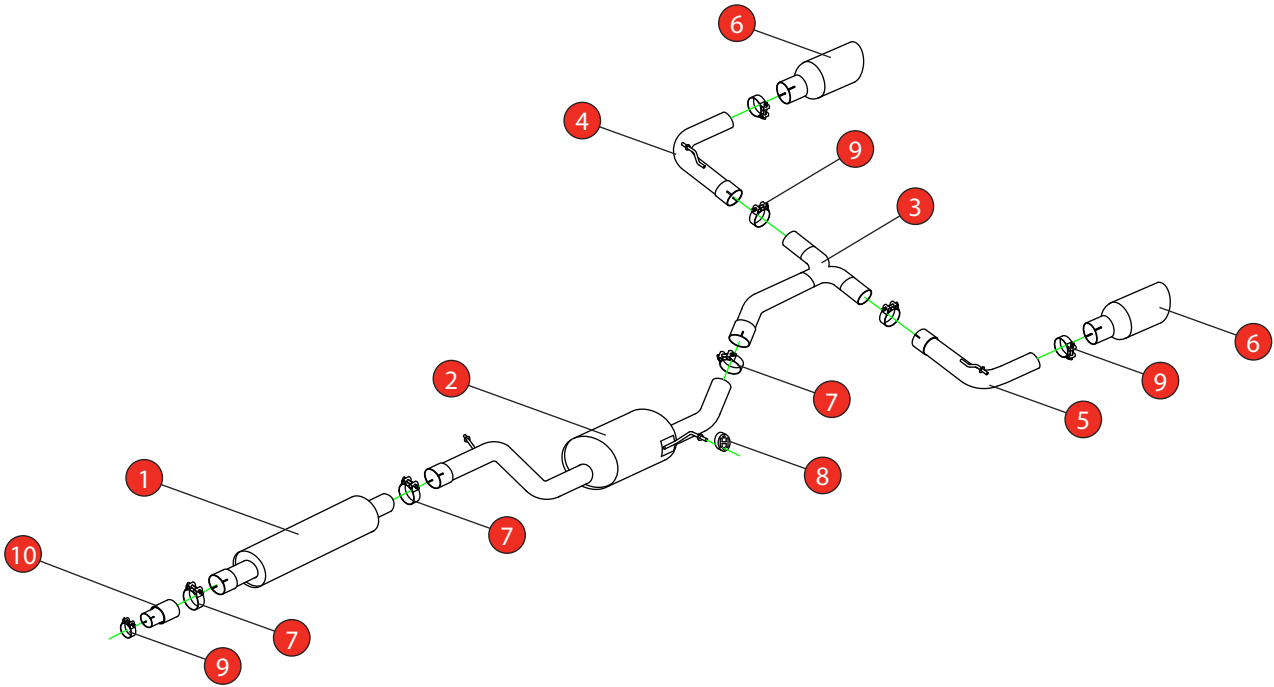

<b>Car</b>	Volkswagen Golf GTi TCR MK7.5	<b>Part No.</b>	SVW060
<b>Year</b>	2019-2020	<b>Fit Kits</b>	340FK
<b>Notes</b>	Where not supplied use original fittings	<b>Features</b>	Pipe Diameter:- 76mm

Estimated Fitting Time: 1 Hour

NO.	PART NO.	DESCRIPTION	QTY
1	642VW	Resonated Front Section	1
2	644VW	Resonated Centre Section	1
3	720VW	'Y' Piece	1
4	778VW	R/H Trim Connecting Pipe	1
5	779VW	L/H Trim Connecting Pipe	1
6	Z023.10061	Ø100mm Polished Daytona Trim	2
<b>Fit Kit</b>			
7	Z016.10062	79mm H/D Clamp	3
8	Z016.10057	Hanging Rubber	1
9	Z016.10063	63-68mm Clamp	5
10	AD62	Adaptor (USE TO FIT TO O.E SYSTEM)	1